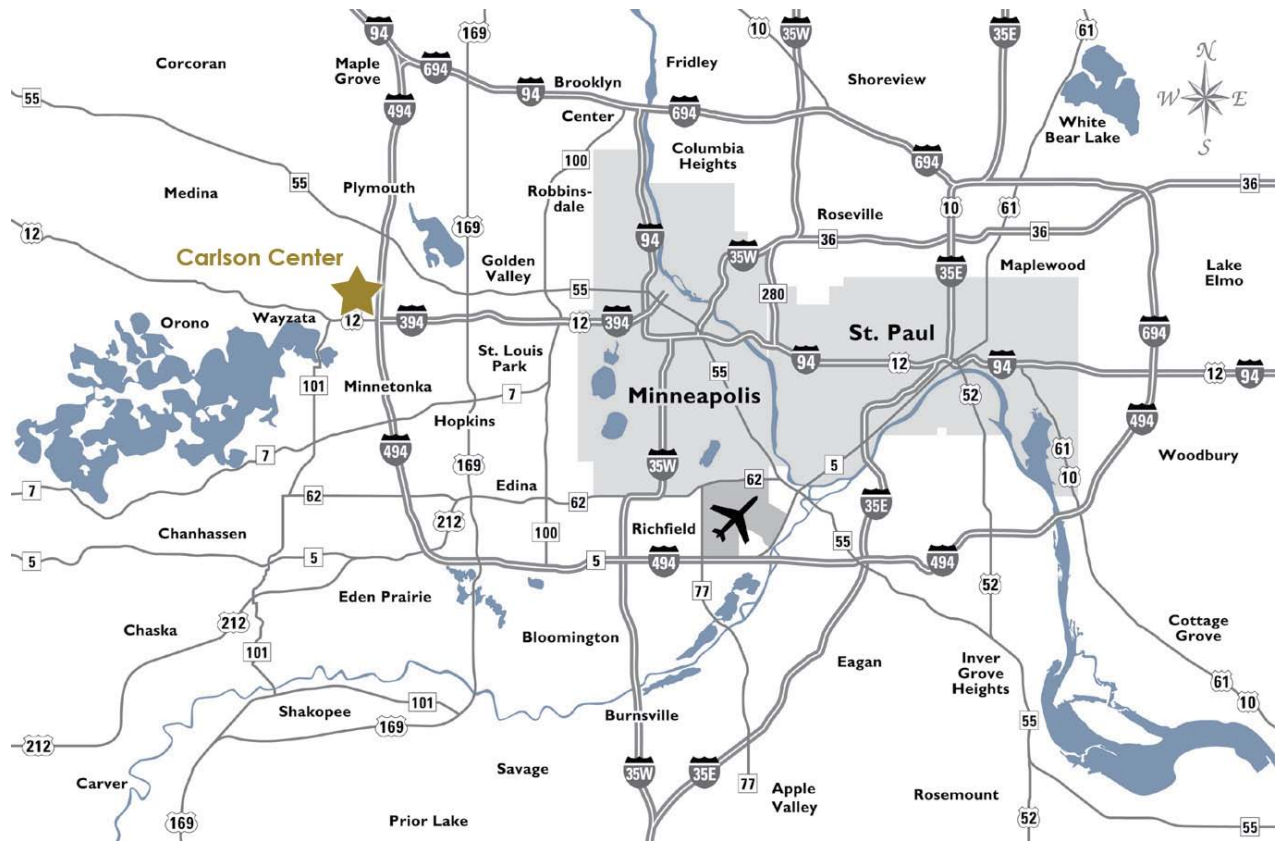

# Map & Directions

## Carlson Center

### From Minneapolis

Take I-394 W and continue for 9 miles  
Exit on Carlson Parkway  
Turn left on Carlson Parkway  
You have arrived at Carlson Center